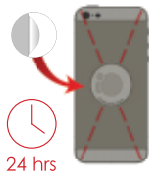

## iOsphere ROLL CAGE MOUNT

MOUNTS TO ROUND TUBE ROLL CAGE WITH OUTER DIAMETER OF 1.75", 1.85" OR 2.0"

### 1. ADAPT

Clean the surface of your device case. Center the iOadapt™ on your case then apply with firm pressure to the case while on a flat surface and adhere.

Allow adhesive to set at least 24 hours before attaching to iOcore. For best results, let set 72 hours before first use.

### 2. INSTALL MOUNT

**Tools Needed:** 5mm Allen Key

1. Following the steps on the Roll Cage Strap Clamp instruction insert, install the clamp over the roll cage
2. Install the sphere mount into the strap and secure with the provided hardware
3. Secure the sphere to the mount threads