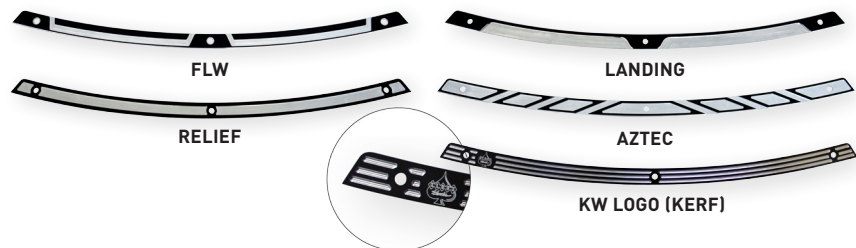

FLARE™ SERIES WINDSHIELD TRIM

After installing literally thousands of Flare Windshields at events and locations over the years, the air management experts at Klock Werks put together a solid line of easy to install, simple yet effective designs that are the final touch and detail that will set your bike apart from others. You trusted us with your air management, now leave the details up to us too.

GETKLOCKED.COM
 (605) 996-3700
 INFO@GETKLOCKED.COM

FOR 96-13 FLHT • FLHTC • FLHX AND H-D FL TRIKE MODELS		
PART #	DESCRIPTION	SUG. RETAIL
2350-0318	Aztec Black Contrast	\$119.95
2350-0328	Aztec Chrome	119.95
2350-0320	FLW Black Contrast	\$119.95
2350-0330	FLW Chrome	119.95
2350-0322	KW LOGO Black Contrast	\$119.95
2350-0332	KW LOGO Chrome	119.95
2350-0324	Landing Black Contrast	\$119.95
2350-0334	Landing Chrome	119.95
2350-0326	Relief Black Contrast	\$119.95
2350-0336	Relief Chrome	119.95

FOR 2014+ FLHT • FLHTC • FLHX AND H-D FL TRIKE MODELS		
PART #	DESCRIPTION	SUG. RETAIL
2350-0319	Aztec Black Contrast	\$119.95
2350-0329	Aztec Chrome	119.95
2350-0321	FLW Black Contrast	\$119.95
2350-0331	FLW Chrome	119.95
2350-0323	KW LOGO Black Contrast	\$119.95
2350-0333	KW LOGO Chrome	119.95
2350-0325	Landing Black Contrast	\$119.95
2350-0335	Landing Chrome	119.95
2350-0327	Relief Black Contrast	\$119.95
2350-0337	Relief Chrome	119.95